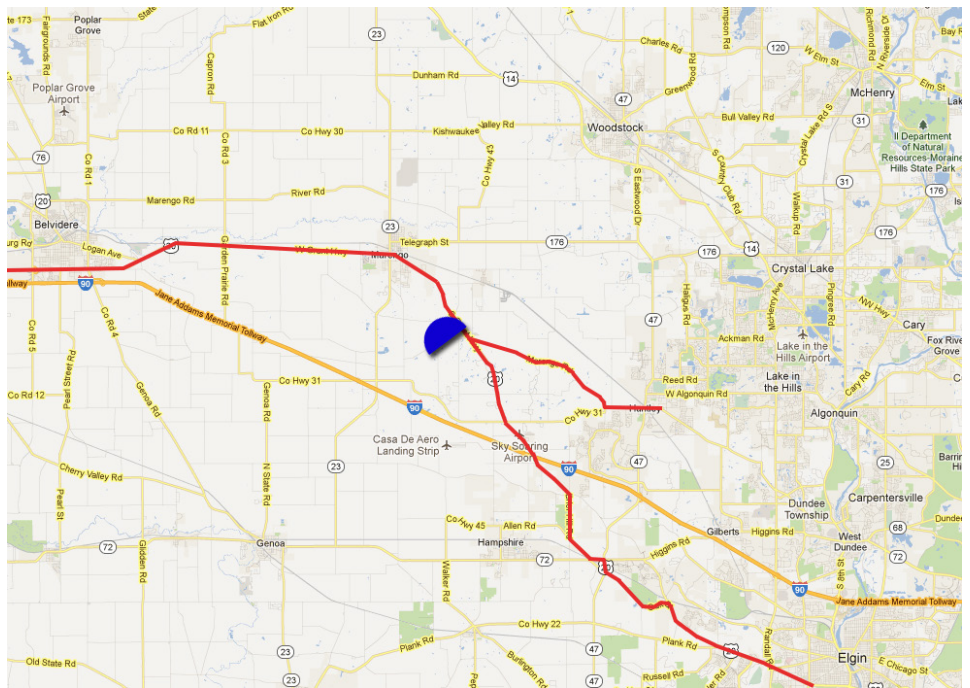

Mixed Media

Group, Inc.

US 20, 1200' north of Marengo Rd, West Side, South Face (SW-01S) Illuminated 12' x 24' Superwrap

4-Week Rate: \$1200
4-Week Impressions: 406,000
Installation: \$500

US 20 is a major commuter route between the employment areas of Elgin and Belvidere/Rockford. This serves as a connector to I-90 and has seen greatly increased traffic due to constantly rising tolls.