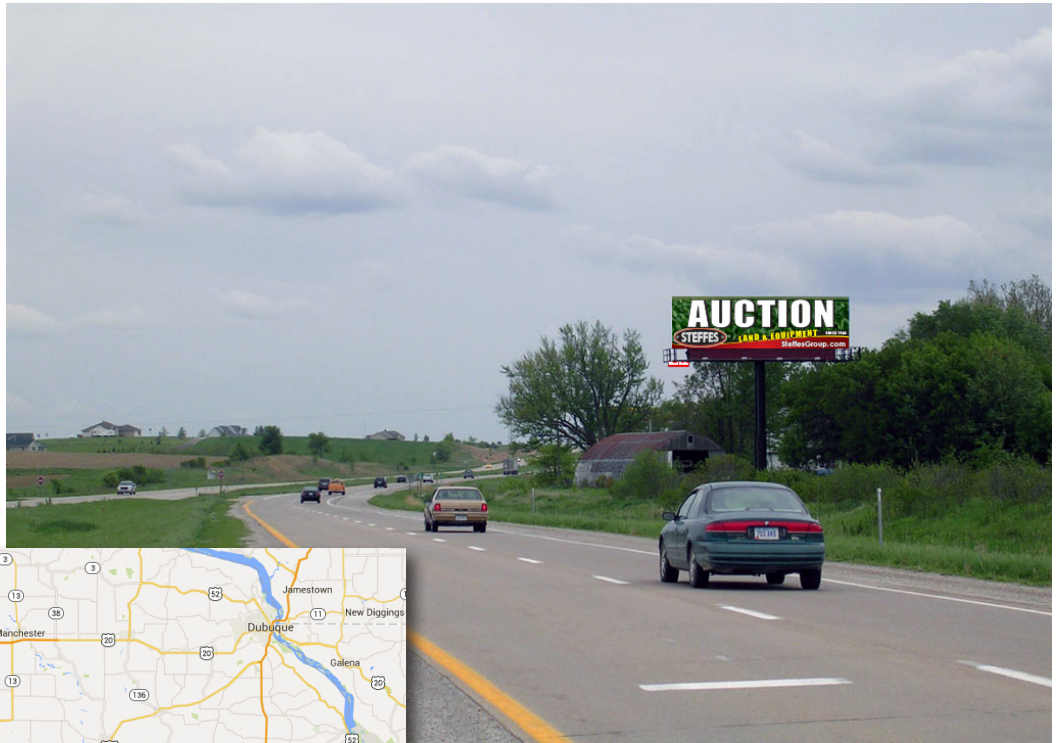

## US-218 (Avenue of the Saints) 400' north of 135th St, North Face 24 Hour Illuminated 14' x 48'

Latitude: 41.461801  
Longitude: -91.549834

As the Avenue of the Saints corridor keeps growing, our 2 billboards on US-218 South of the Riverside exit become more attractive in reaching all of South Eastern Iowa. US-218 funnels traffic from all over Eastern Iowa to and from the major employment, shopping, and medical centers from Iowa City down to Mount Pleasant. These boards are the first thing people see when leaving the Riverside Casino heading South.