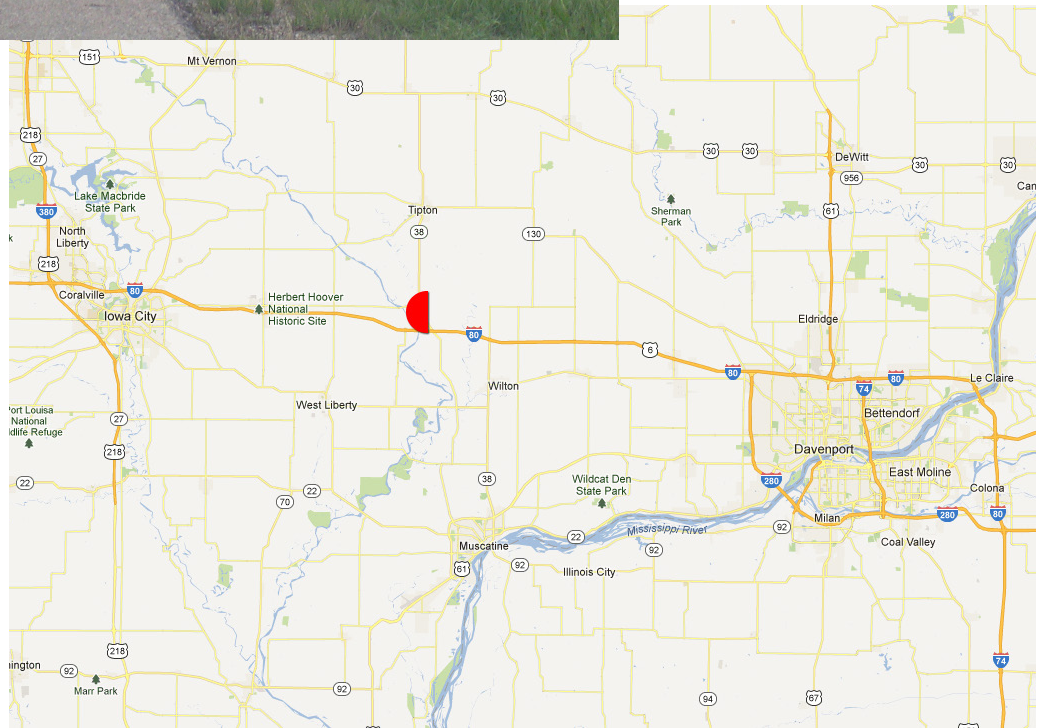

Mixed Media

Group, Inc.

I-80 0.6 miles west of Hwy 38, East Face 24 Hour Illuminated 14' x 48'

Latitude: 41.645767
Longitude: -91.127142

This is the premier billboard on I-80 in Iowa. Unlike the VAST majority of billboards on I-80, this is not a 660' setback. It is right next to the right-of-way and has a clear line of approach for nearly a mile.