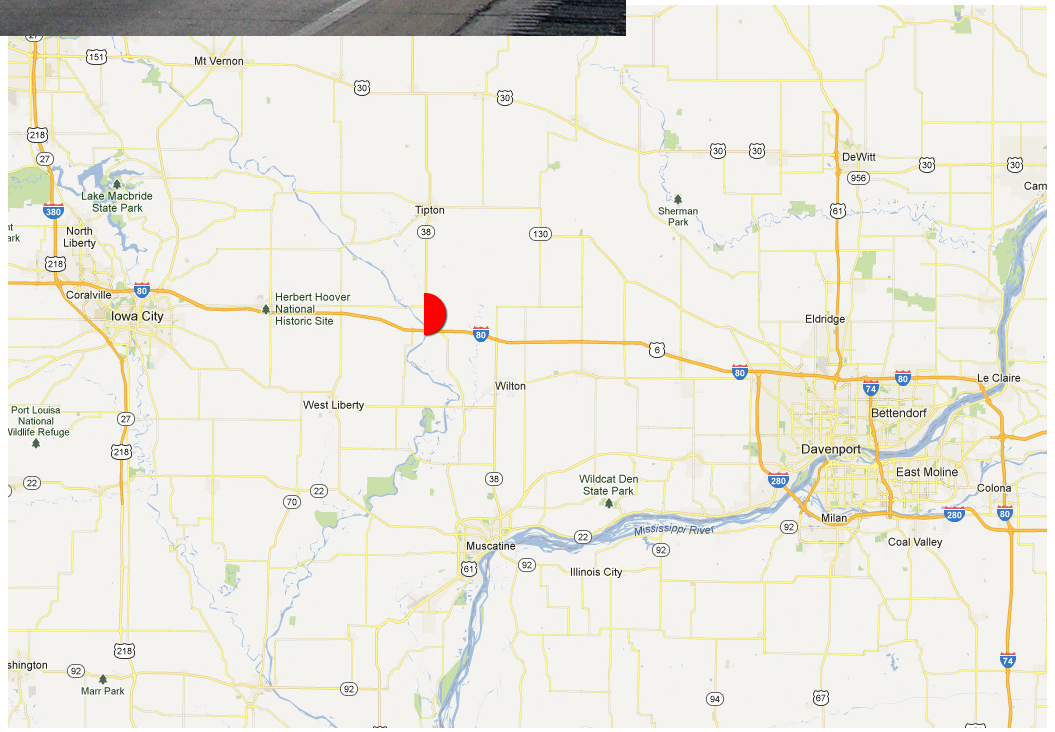

Mixed Media

Group, Inc.

I-80 0.6 miles west of Hwy 38, West Face 24 Hour Illuminated 14' x 48'

Latitude: 41.645767
Longitude: -91.127142

This is the premier billboard on I-80 in Iowa. Unlike the VAST majority of billboards on I-80, this is not a 660' setback. It is right next to the right-of-way and has a clear line of approach for nearly a mile.