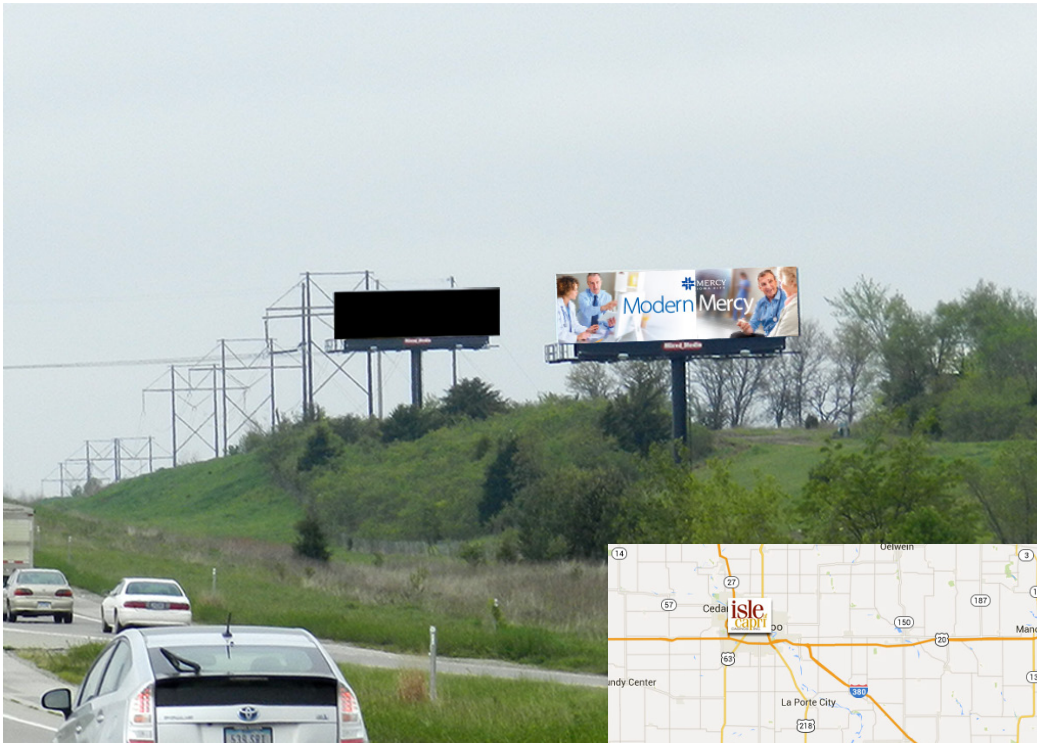

Mixed Media

Group, Inc.

US-218 (Avenue of the Saints) 0.4 miles North of Hwy 22, South Face 24 Hour Illuminated 14' x 48'

Latitude: 41.494242
Longitude: -91.550746

As the Avenue of the Saints corridor keeps growing, our 2 billboards on US-218 between Hwy 22 and I-80 become more attractive in reaching the entire ADI of Iowa City/Coralville/ Cedar Rapids. This is especially true due to the attraction of the Riverside Casino and Resort as a regional entertainment center (Riverside adding an LED display to one of their billboards acknowledges this fact). These are the only billboards from Hwy 22 to I-80 and the ONLY thing to look at in this stretch of road. They target regional traffic for all of Eastern Iowa who are forced to drive this way for employment, shopping, medical centers and entertainment.