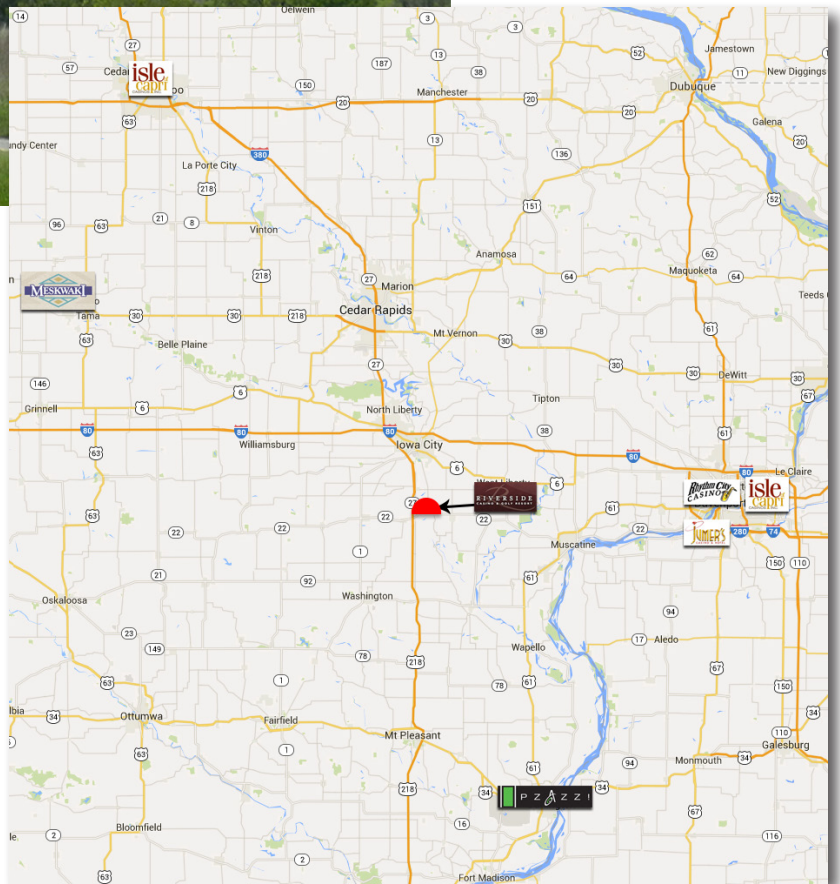

Mixed Media

Group, Inc.

US-218 (Avenue of the Saints) 0.4 miles North of Hwy 22, South Face 24 Hour Illuminated 14' x 48'

Latitude: 41.494242
Longitude: -91.550746

As the Avenue of the Saints corridor keeps growing, our 2 billboards on US-218 between Hwy 22 and I-80 become more attractive in reaching the entire ADI of Iowa City/Coralville/ Cedar Rapids. This is especially true due to the attraction of the Riverside Casino and Resort as a regional entertainment center (Riverside adding an LED display to one of their billboards acknowledges this fact). These are the only billboards from Hwy 22 to I-80 and the ONLY thing to look at in this stretch of road. They target regional traffic for all of Eastern Iowa who are forced to drive this way for employment, shopping, medical centers and entertainment.