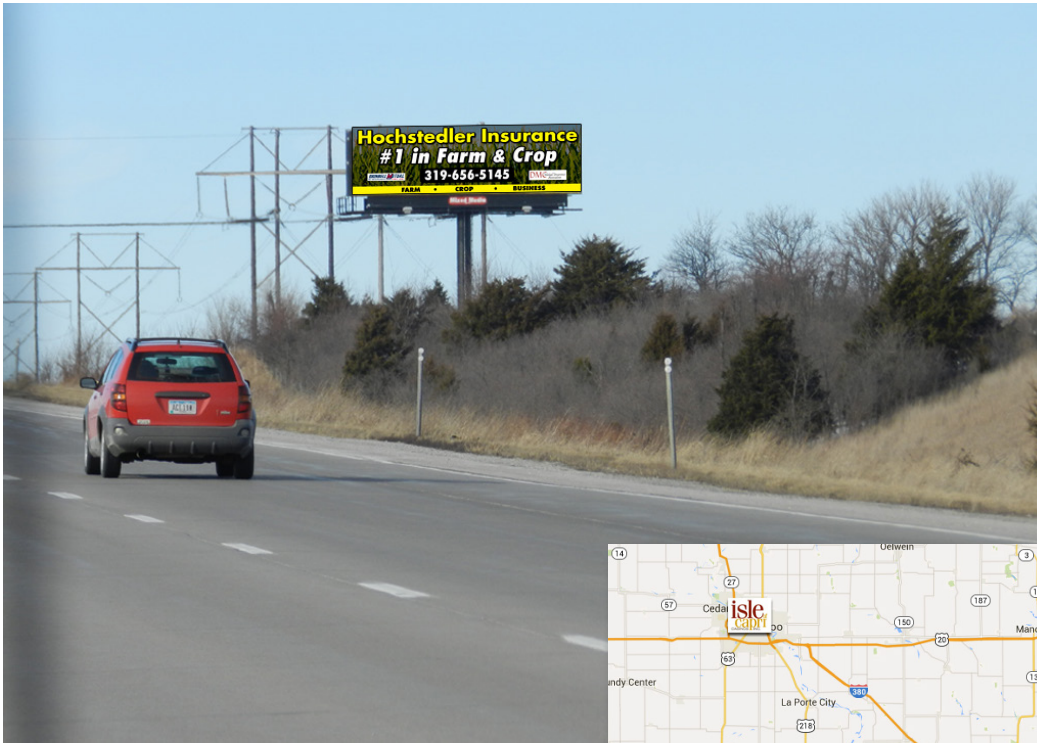

Mixed Media

Group, Inc.

US-218 (Avenue of the Saints) 0.6 miles North of Hwy 22, South Face 24 Hour Illuminated 14' x 48'

Latitude: 41.49687
Longitude: -91.550708

As the Avenue of the Saints corridor keeps growing, our 2 billboards on US-218 between Hwy 22 and I-80 become more attractive in reaching the entire ADI of Iowa City/Coralville/Cedar Rapids. This is especially true due to the attraction of the Riverside Casino and Resort as a regional entertainment center (Riverside adding an LED display to one of their billboards acknowledges this fact). These are the only billboards from Hwy 22 to I-80 and the ONLY thing to look at in this stretch of road. They target regional traffic for all of Eastern Iowa who are forced to drive this way for employment, shopping, medical centers and entertainment.