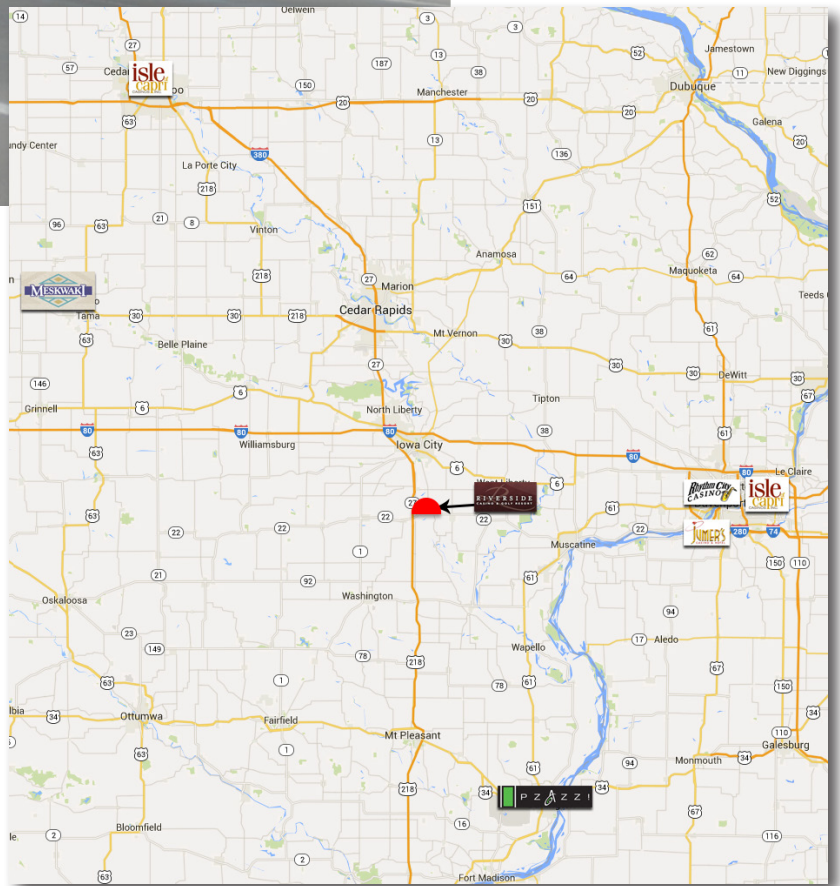

Mixed Media

Group, Inc.

US-218 (Avenue of the Saints) 0.6 miles North of Hwy 22, South Face 24 Hour Illuminated 14' x 48'

Latitude: 41.49687
Longitude: -91.550708

As the Avenue of the Saints corridor keeps growing, our 2 billboards on US-218 between Hwy 22 and I-80 become more attractive in reaching the entire ADI of Iowa City/Coralville/Cedar Rapids. This is especially true due to the attraction of the Riverside Casino and Resort as a regional entertainment center (Riverside adding an LED display to one of their billboards acknowledges this fact). These are the only billboards from Hwy 22 to I-80 and the ONLY thing to look at in this stretch of road. They target regional traffic for all of Eastern Iowa who are forced to drive this way for employment, shopping, medical centers and entertainment.